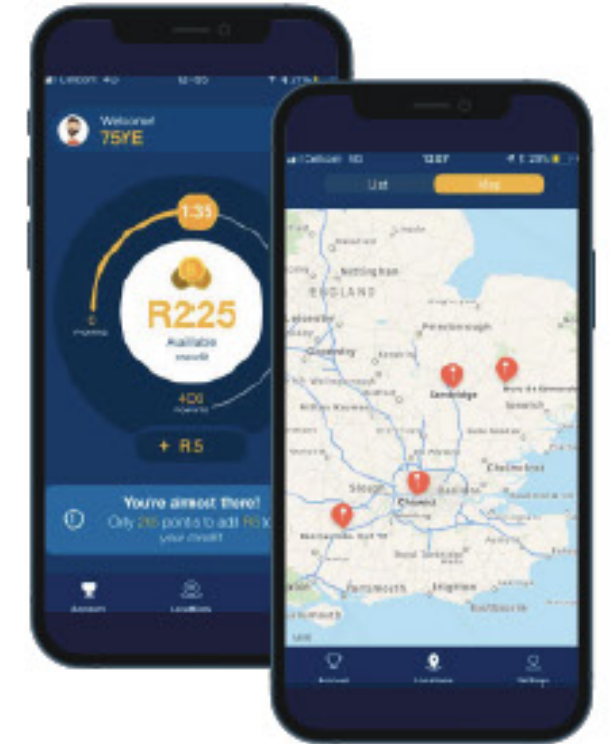

Content

HTML5 TV Displays with Multiview Cameras:

Bet on Roulette

Loyalty

Branded Loyalty Mobile App For iOS + Android Players

- > Build your DB of registered players
- > Points collected & converted to Free Bets
- > Push Notifications
- > Shop Locator